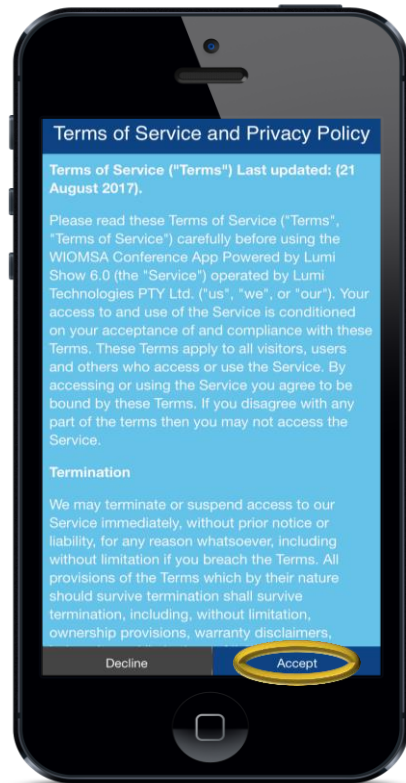

1. Download

Open your browser & enter
get6.lumishow.com

OR

Open your preferred app store &
search for
“Lumi Show 6.0”

OR

If your device is not supported then
go to the below address to use the
web app

<https://lumishow6.lumieventapp.eu>

2. Open

Select “Search”

3. Login

Enter Event ID:
WIOMSA17
(Case sensitive)

4. Explore

Once the event logo
appears on the screen,
press the  to start
downloading.

Creating your credentials and logging in

Once the app has downloaded, it will then ask you to “Accept” the terms of Service and Privacy Policy.

Next step is to select the “First time user? Create a password”.
Note: Your email is your username

Finally, create your password and then continue to login into the app.