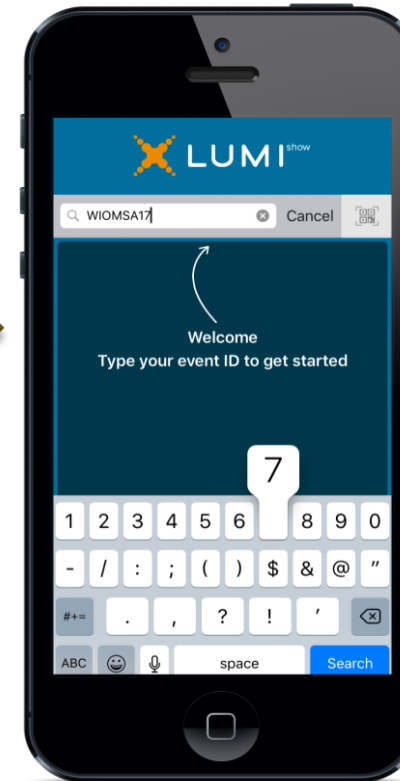

1. Download

Open your browser & enter
get6.lumishow.com

OR

Open your preferred app store &
search for
“Lumi Show 6.0”

OR

If your device is not supported then
go to the below address to use the
web app

<https://lumishow6.lumieventapp.eu>

2. Open

Select “Search”

3. Login

Enter Event ID:
WIOMSA17
(Case sensitive)

4. Explore

Once the event logo
appears on the screen,
press the  to start
downloading.

Creating your credentials and logging in

Once the app has downloaded, it will then ask you to “Accept” the terms of Service and Privacy Policy.